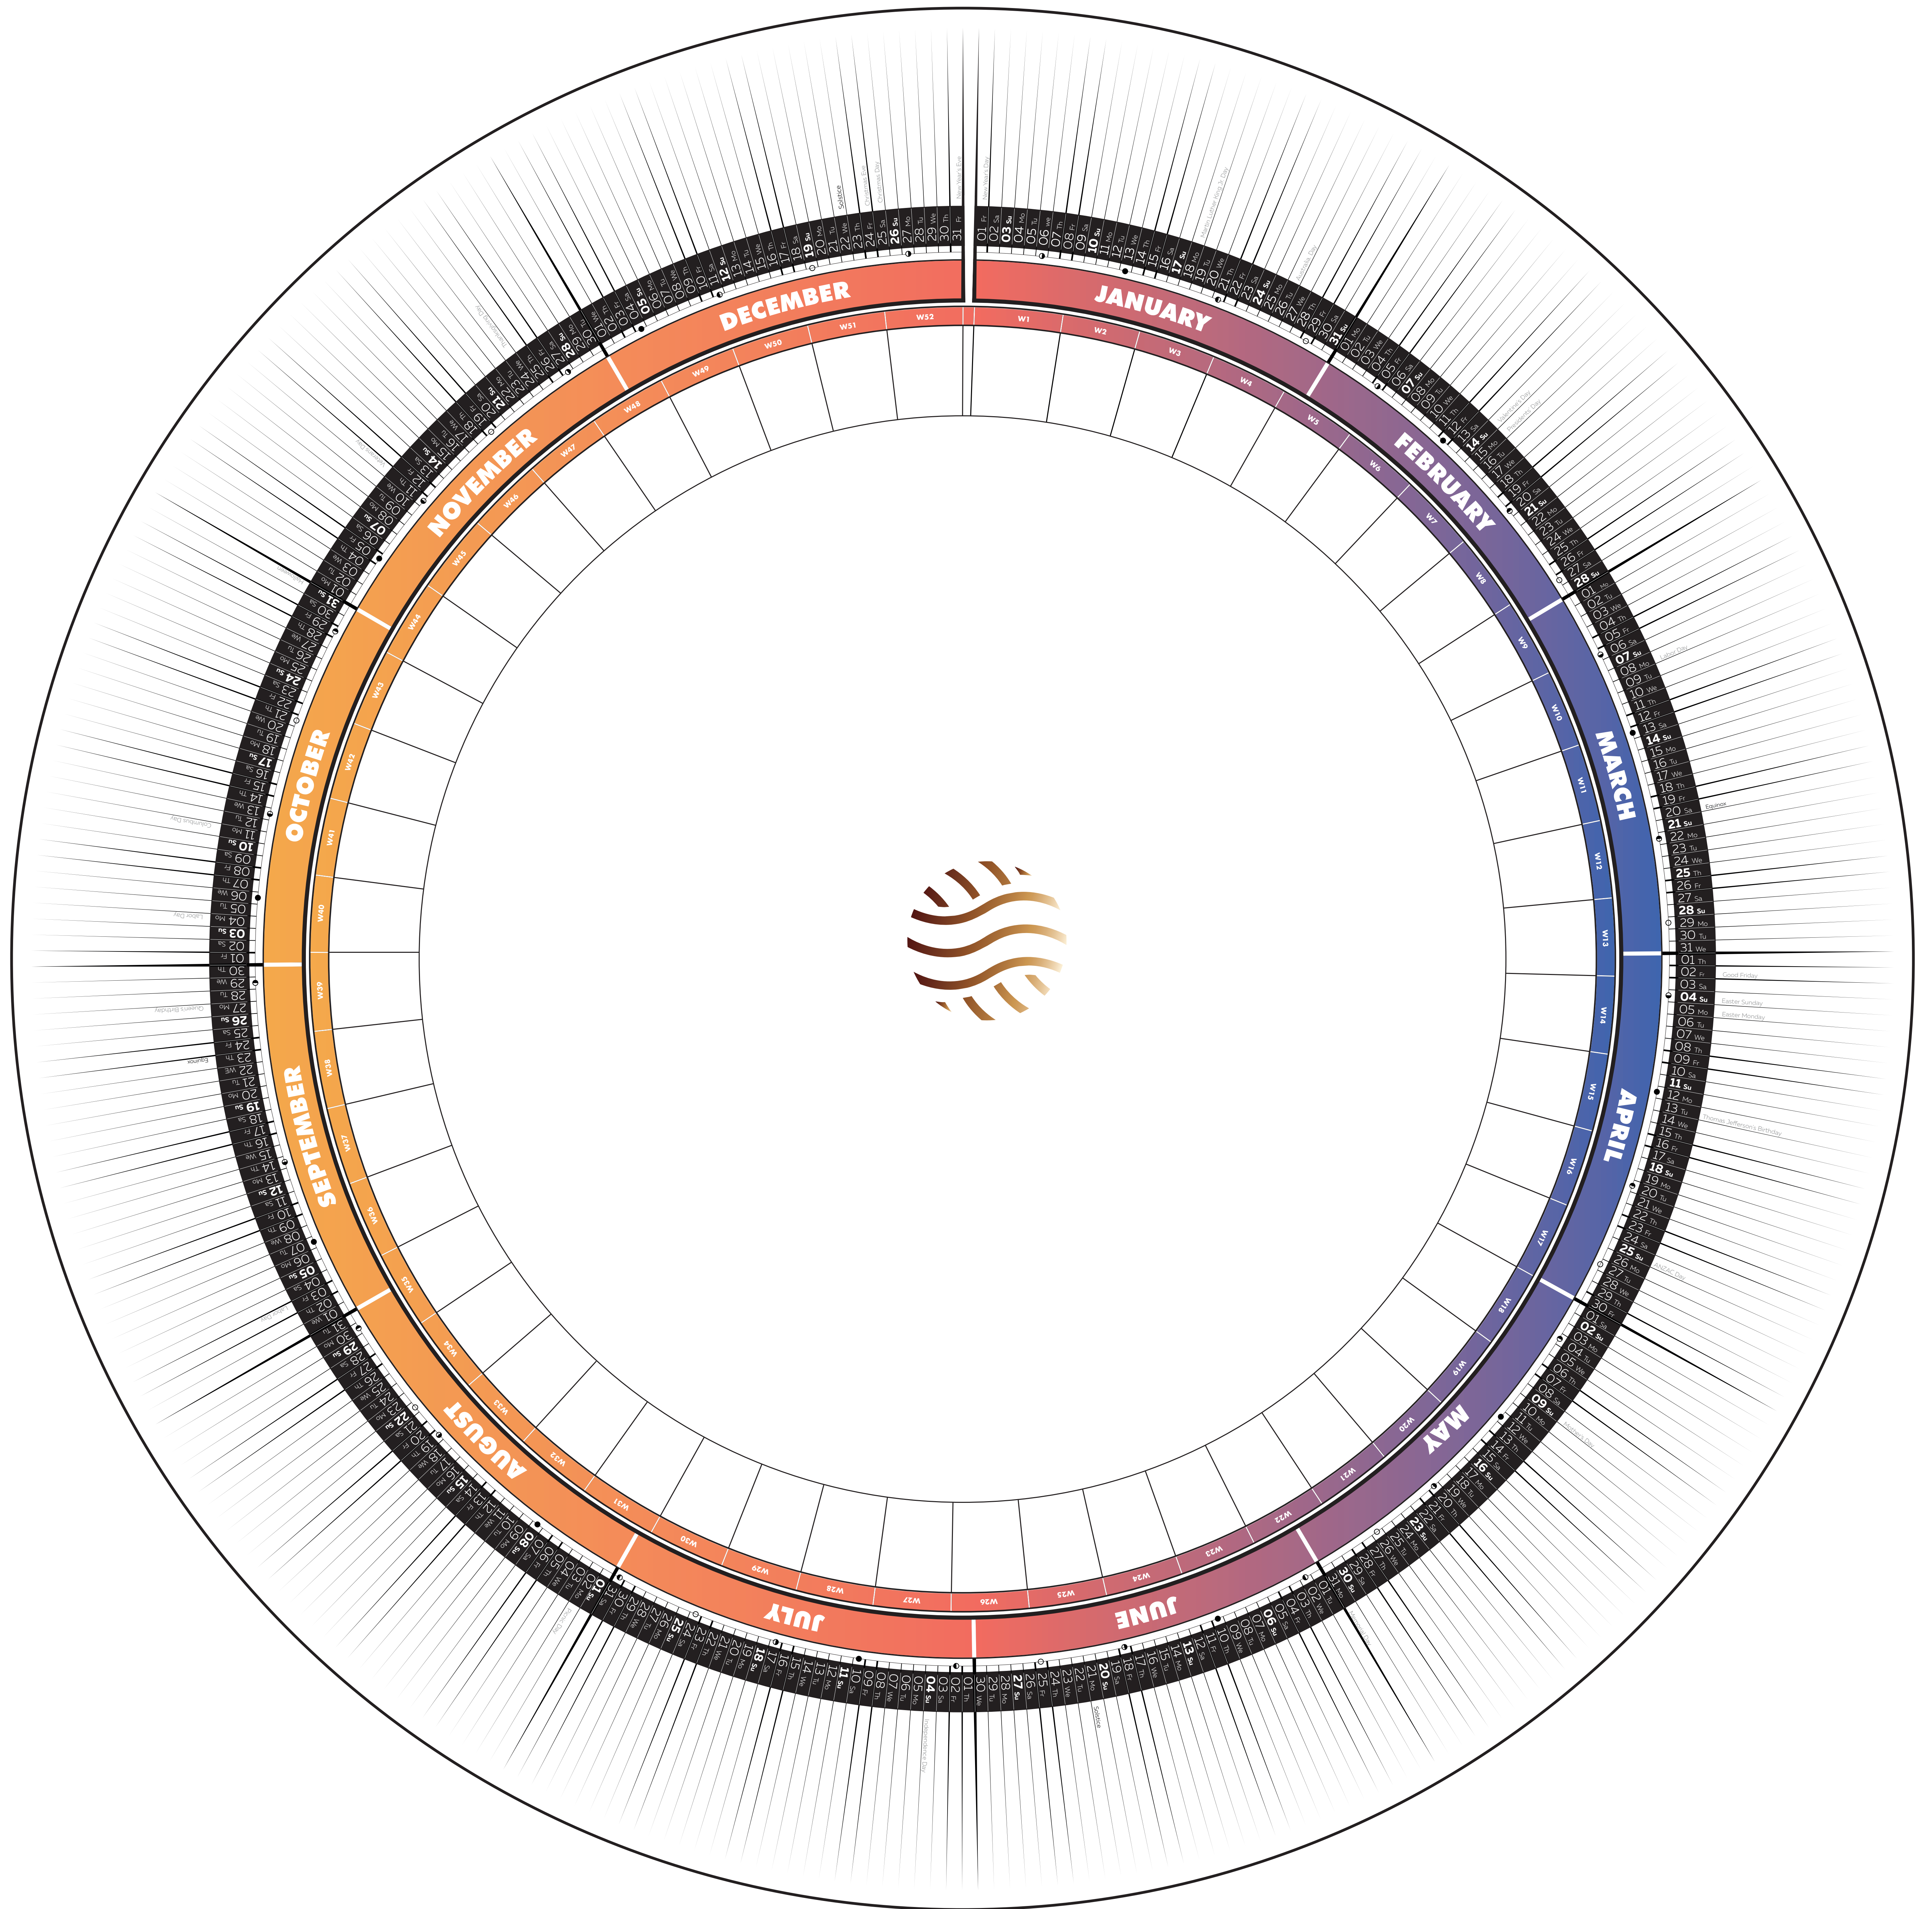

2021

CIRCULAR CALENDAR

DATE & TIME OF SOLSTICES & EQUINOXES IN 2021 (GMT)

Equinox Solstice
Autumnal - Mar 20, 8:37 pm Summer - Dec 22, 2:58 am
Vernal - Sep 23, 5:20 am Winter - Jun 21, 1:31 pm

MOON SYMBOLS

○ New Moon ◐ 1st Quarter
● Full Moon ◑ 3rd Quarter

The year 2021 is a common year, with 365 days in total. Calendar type: Gregorian calendar